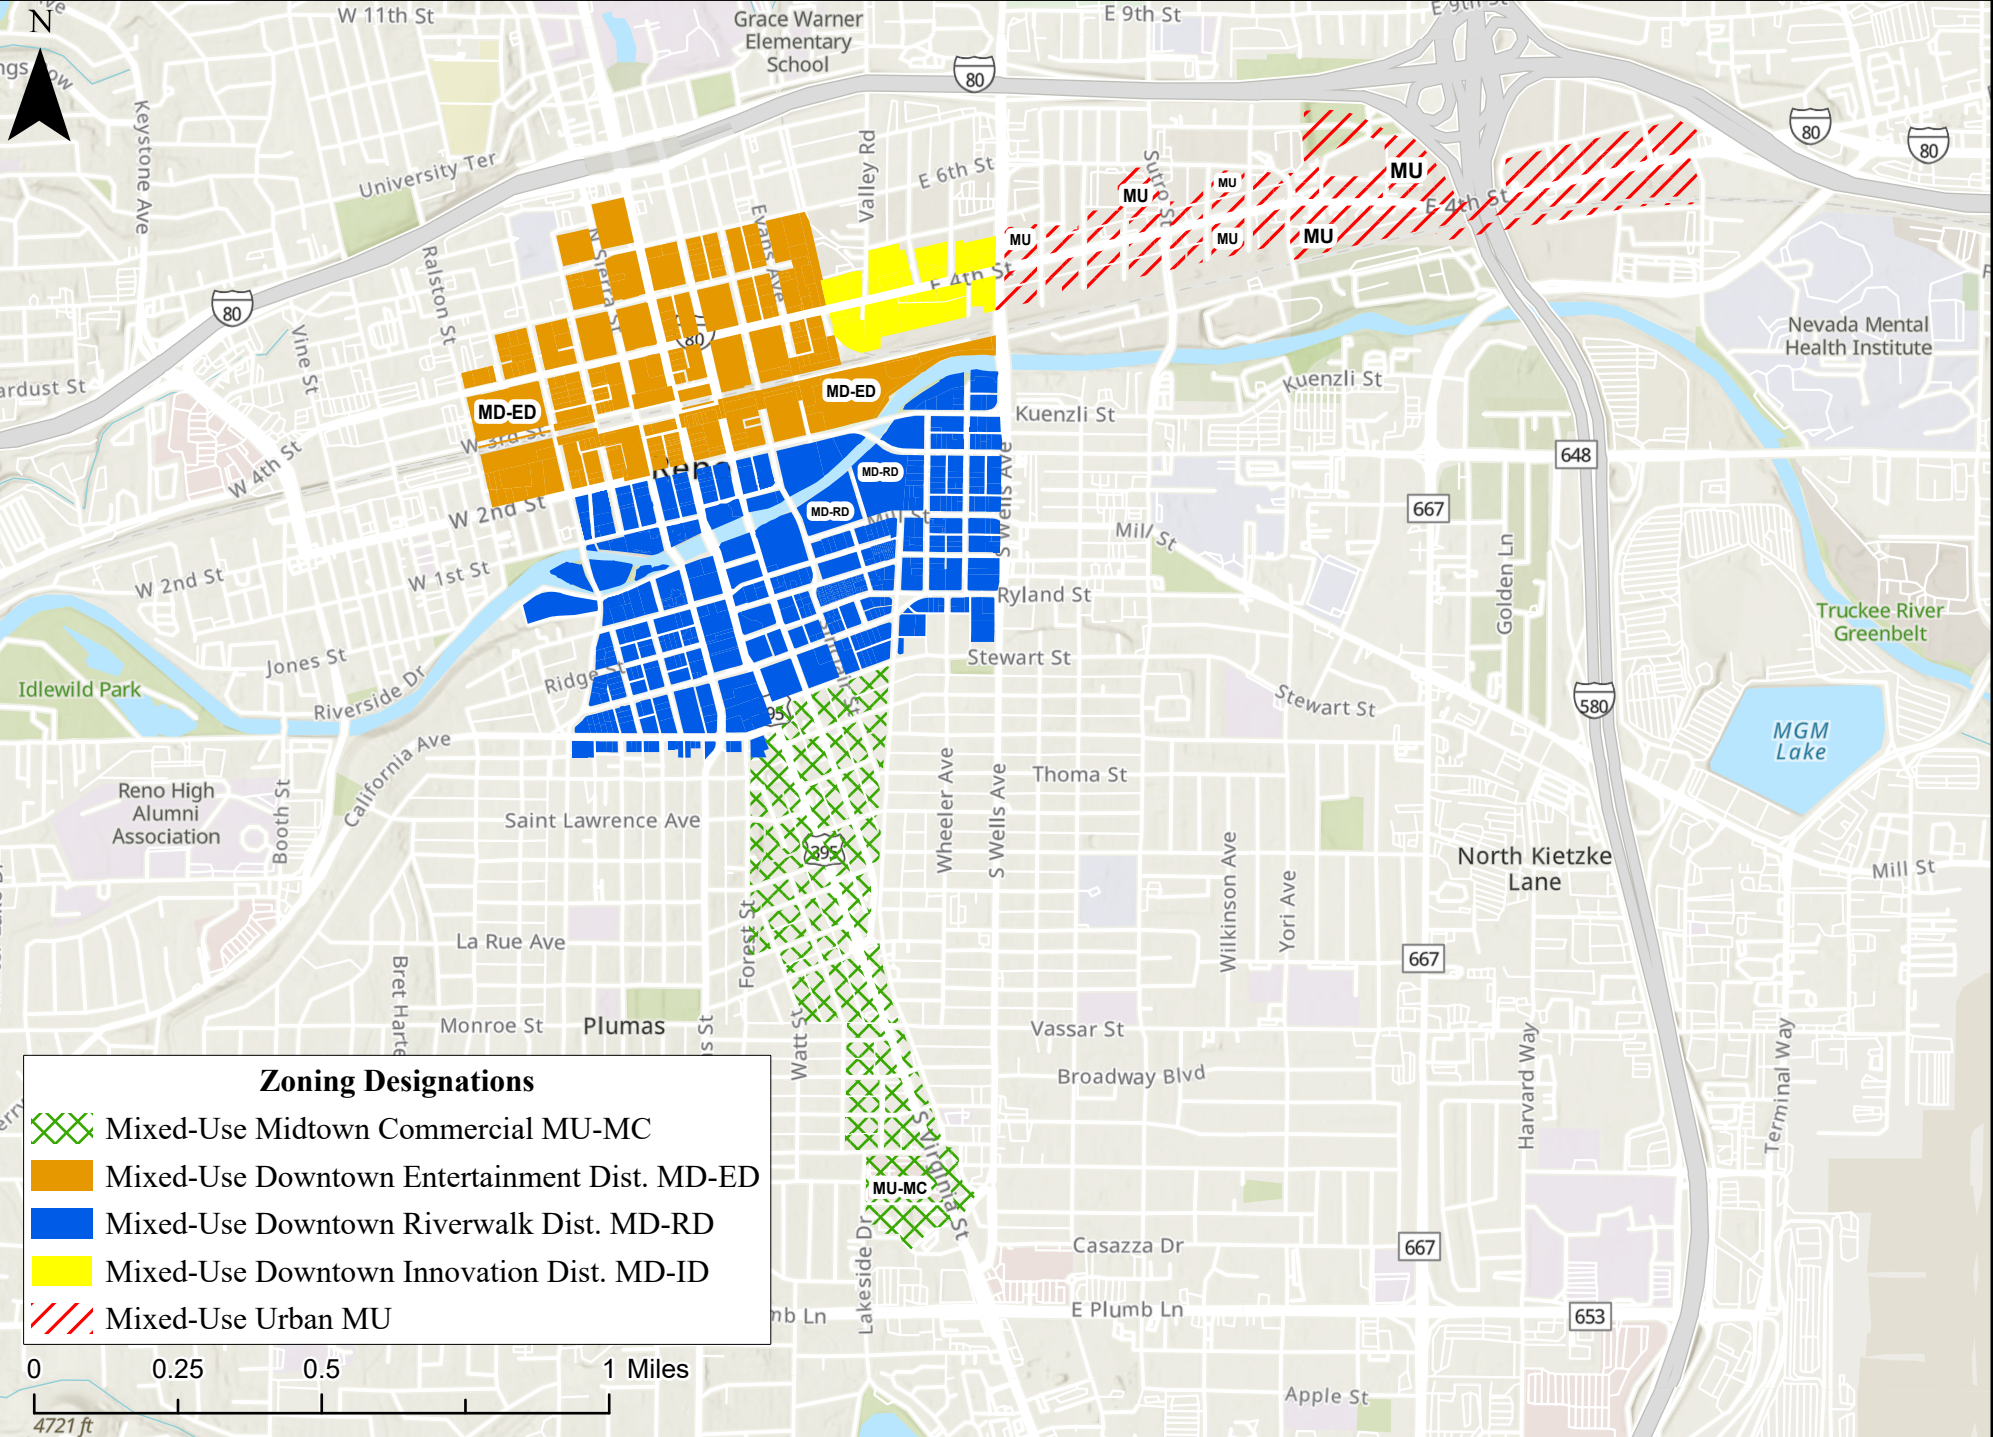

Permitted Live Entertainment Zoning Areas

Zoning Designations

- Mixed-Use Midtown Commercial MU-MC
- Mixed-Use Downtown Entertainment Dist. MD-ED
- Mixed-Use Downtown Riverwalk Dist. MD-RD
- Mixed-Use Downtown Innovation Dist. MD-ID
- Mixed-Use Urban MU